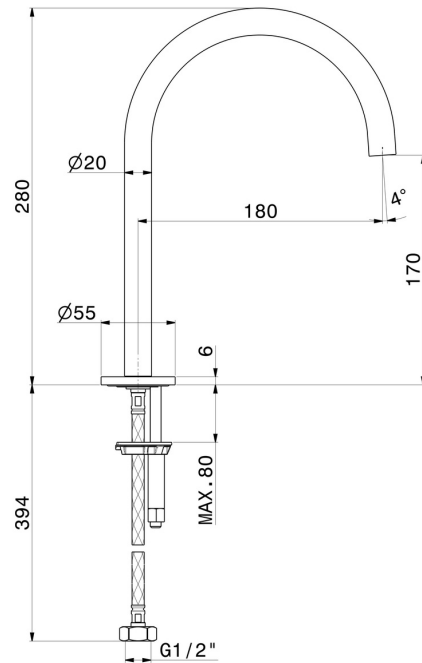

## 69639X.50.050

Deck-mounted washbasin spout - finish Stainless Steel

Without pop-up waste set

### TECHNICAL DRAWING

**X-STEEL 316**

**69639X.50.050**

Deck-mounted washbasin spout - finish Stainless Steel

**AVAILABLE FINISHES**

---

**50.050**

Stainless Steel