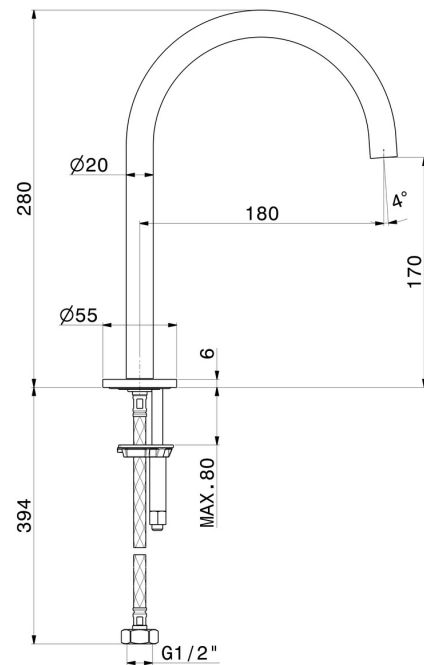

X-STEEL 316

69639X.59.064

Deck-mounted washbasin spout - finish PVD Brushed Gun Metal

Without pop-up waste set

FEATURES

| | |
|--------------|------------------------|
| Material | Stainless Steel |
| Technology | Save Water |
| Installation | Freestanding |

TECHNICAL DRAWING

X-STEEL 316

69639X.59.064

Deck-mounted washbasin spout - finish PVD Brushed Gun Metal

AVAILABLE FINISHES

59.064

PVD Brushed Gun Metal

50.050