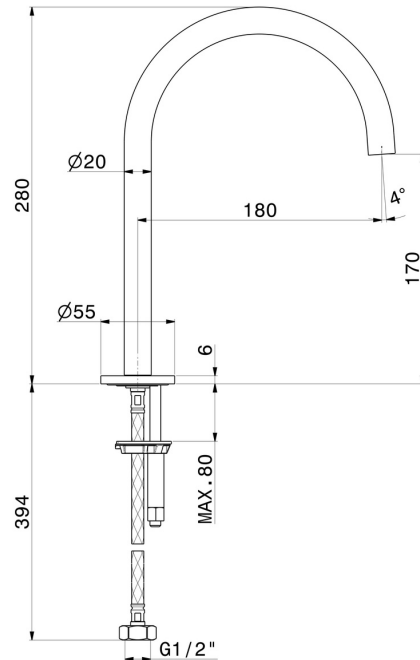

X-STEEL 316

69639X.59.067

Deck-mounted washbasin spout - finish PVD Brushed Copper Bronze

Without pop-up waste set

PVD Brushed Copper Bronze

FEATURES

Material

Stainless Steel

Technology

Save Water

Installation

Freestanding

TECHNICAL DRAWING

X-STEEL 316

69639X.59.067

Deck-mounted washbasin spout - finish PVD Brushed Copper Bronze