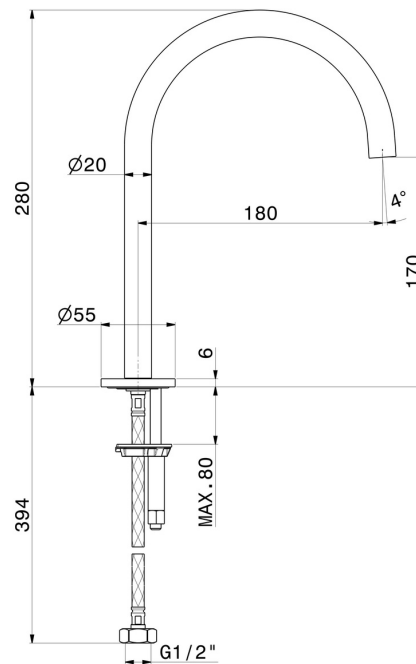

X-STEEL 316

69639X.59.097

Deck-mounted washbasin spout - finish PVD Brushed Gold

Without pop-up waste set

PVD Brushed Gold

FEATURES

Material	Stainless Steel
Technology	Save Water
Installation	Freestanding

TECHNICAL DRAWING

X-STEEL 316

69639X.59.097

Deck-mounted washbasin spout - finish PVD Brushed Gold

AVAILABLE FINISHES

59.097

PVD Brushed Gold

50.050

finish Stainless Steel