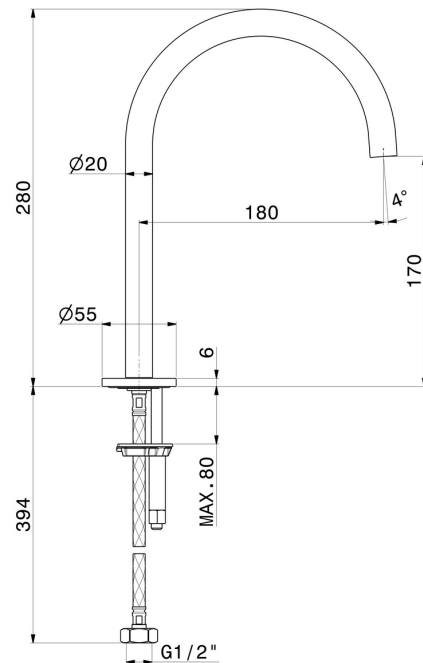

# X-STEEL 316

69639X.59.098

Deck-mounted washbasin spout - finish PVD Brushed Pale Gold

Without pop-up waste set

PVD Brushed Pale Gold

## TECHNICAL DRAWING

**X-STEEL 316**

**69639X.59.098**

Deck-mounted washbasin spout - finish PVD Brushed Pale Gold

**AVAILABLE FINISHES**

---

**59.098**

PVD Brushed Pale Gold