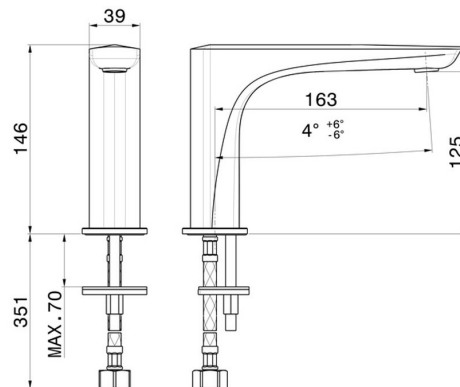

# DELTA ZERO

**72206.01.014**

Deck-mounted washbasin spout - finish Matt White

Without pop-up waste set

## TECHNICAL DRAWING

**DELTA ZERO**

**72206.01.014**

Deck-mounted washbasin spout - finish Matt White

**AVAILABLE FINISHES**

---

**01.014**

Matt White