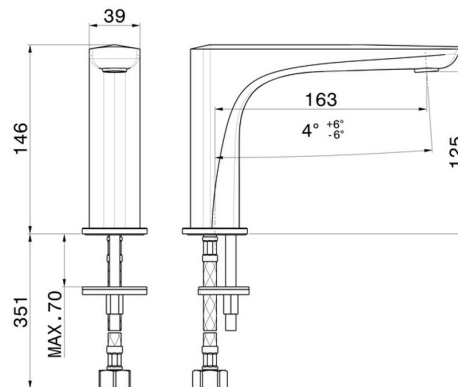

DELTA ZERO

72206.01.093

Deck-mounted washbasin spout - finish Matt Black

Without pop-up waste set

FEATURES

Material

Brass

Technology

Save Water

Installation

Freestanding

TECHNICAL DRAWING

DELTA ZERO

72206.01.093

Deck-mounted washbasin spout - finish Matt Black

AVAILABLE FINISHES