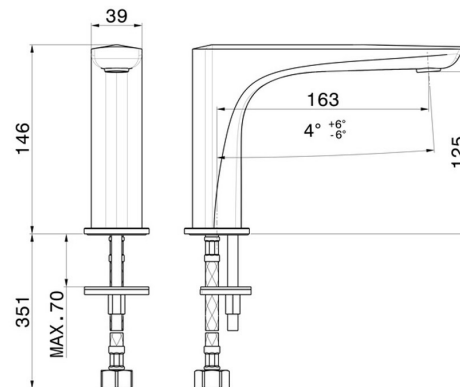

DELTA ZERO

72206.21.018

Deck-mounted washbasin spout - finish Chrome

Without pop-up waste set

FEATURES

Material

Brass

Technology

Save Water

Installation

Freestanding

TECHNICAL DRAWING

DELTA ZERO

72206.21.018

Deck-mounted washbasin spout - finish Chrome

AVAILABLE FINISHES