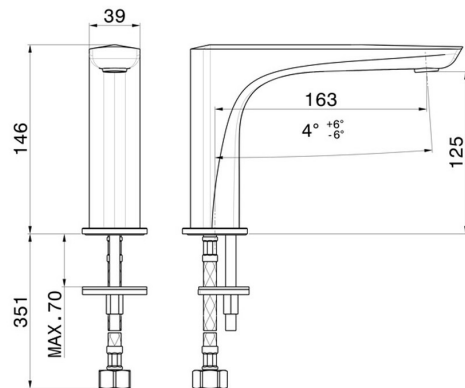

DELTA ZERO

72206.58.061

Deck-mounted washbasin spout - finish PVD Copper Bronze

Without pop-up waste set

FEATURES

- | | |
|--------------|---------------------|
| Material | Brass |
| Technology | Save Water |
| Installation | Freestanding |

TECHNICAL DRAWING

DELTA ZERO

72206.58.061

Deck-mounted washbasin spout - finish PVD Copper Bronze

AVAILABLE FINISHES

58.061

PVD Copper Bronze

01.014