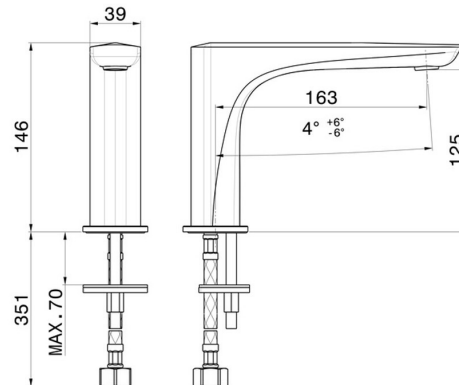

DELTA ZERO

72206.58.063

Deck-mounted washbasin spout - finish PVD Gun Metal

Without pop-up waste set

PVD Gun Metal

FEATURES

Material

Brass

Technology

Save Water

Installation

Freestanding

TECHNICAL DRAWING

DELTA ZERO

72206.58.063

Deck-mounted washbasin spout - finish PVD Gun Metal