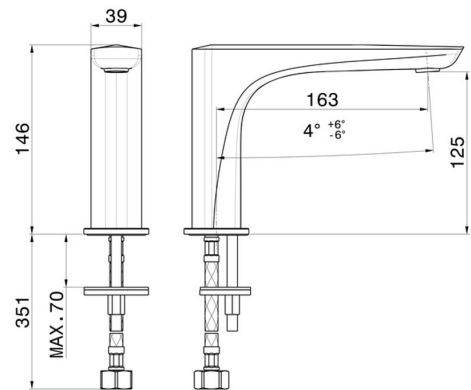

DELTA ZERO

72206.59.064

Deck-mounted washbasin spout - finish PVD Brushed Gun Metal

Without pop-up waste set

PVD Brushed Gun Metal

FEATURES

Material

Brass

Technology

Save Water

Installation

Freestanding

TECHNICAL DRAWING

DELTA ZERO

72206.59.064

Deck-mounted washbasin spout - finish PVD Brushed Gun Metal