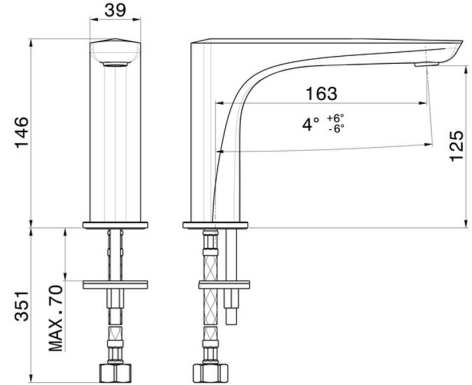

# DELTA ZERO

72206.59.067

Deck-mounted washbasin spout - finish PVD Brushed Copper Bronze

Without pop-up waste set

PVD Brushed Copper Bronze

## TECHNICAL DRAWING

**DELTA ZERO**

**72206.59.067**

Deck-mounted washbasin spout - finish PVD Brushed Copper Bronze

**AVAILABLE FINISHES**

---

**59.067**

PVD Brushed Copper Bronze