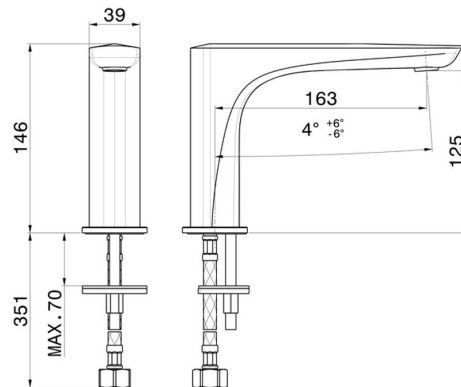

DELTA ZERO

72206.59.097

Deck-mounted washbasin spout - finish PVD Brushed Gold

Without pop-up waste set

PVD Brushed Gold

FEATURES

Material

Brass

Technology

Save Water

Installation

Freestanding

TECHNICAL DRAWING

DELTA ZERO

72206.59.097

Deck-mounted washbasin spout - finish PVD Brushed Gold