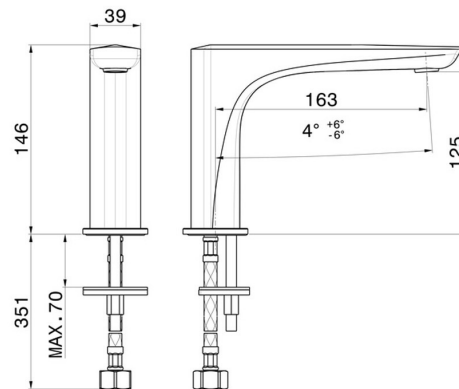

# DELTA ZERO

**72206.61.020**

Deck-mounted washbasin spout - finish PVD Glossy Gold

Without pop-up waste set

PVD Glossy Gold

## TECHNICAL DRAWING

**DELTA ZERO**

**72206.61.020**

Deck-mounted washbasin spout - finish PVD Glossy Gold

**AVAILABLE FINISHES**

---

**61.020**

PVD Glossy Gold