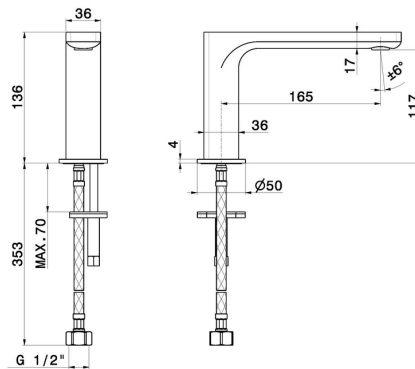

# B-EASY

**72606.01.014**

Deck-mounted washbasin spout - finish Matt White

Without pop-up waste set

## TECHNICAL DRAWING

**B-EASY**

**72606.01.014**

Deck-mounted washbasin spout - finish Matt White

**AVAILABLE FINISHES**

---

**01.014**

Matt White