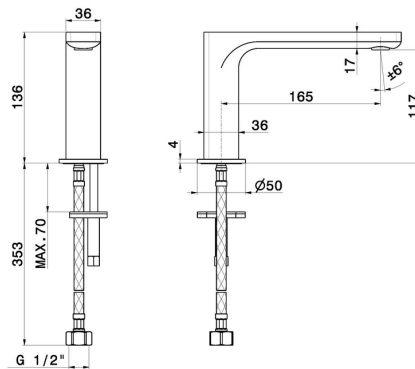

B-EASY

72606.01.093

Deck-mounted washbasin spout - finish Matt Black

Without pop-up waste set

FEATURES

- | | |
|--------------|---------------------|
| Material | Brass |
| Technology | Save Water |
| Installation | Freestanding |
| Hole type | Single hole |

TECHNICAL DRAWING

 **AR Preview**
try it in your home

More Details
on our [website](#)

B-EASY

72606.01.093

Deck-mounted washbasin spout - finish Matt Black

AVAILABLE FINISHES

01.093