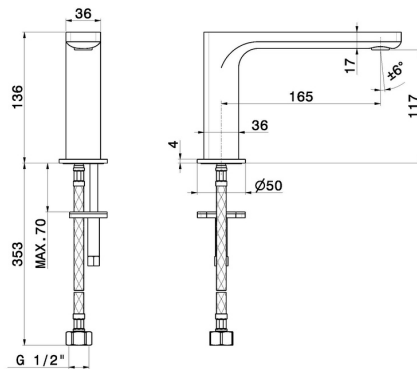

B-EASY

72606.21.018

Deck-mounted washbasin spout - finish Chrome

Without pop-up waste set

FEATURES

- | | |
|--------------|---------------------|
| Material | Brass |
| Technology | Save Water |
| Installation | Freestanding |
| Hole type | Single hole |

TECHNICAL DRAWING

B-EASY

72606.21.018

Deck-mounted washbasin spout - finish Chrome

AVAILABLE FINISHES

21.018

Chrome

01.014