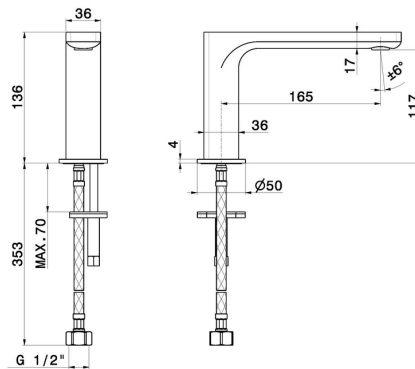

B-EASY

72606.M0.071

Deck-mounted washbasin spout - finish Gold Satin

Without pop-up waste set

FEATURES

- | | |
|--------------|---------------------|
| Material | Brass |
| Technology | Save Water |
| Installation | Freestanding |
| Hole type | Single hole |

TECHNICAL DRAWING

B-EASY

72606.M0.071

Deck-mounted washbasin spout - finish Gold Satin

AVAILABLE FINISHES

M0.071

Gold Satin

01.014