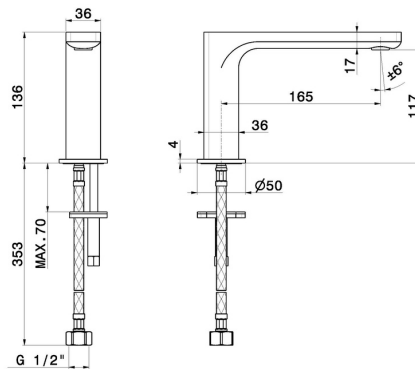

B-EASY

72606.M0.072

Deck-mounted washbasin spout - finish Copper Satin

Without pop-up waste set

FEATURES

- | | |
|--------------|---------------------|
| Material | Brass |
| Technology | Save Water |
| Installation | Freestanding |
| Hole type | Single hole |

TECHNICAL DRAWING

B-EASY

72606.M0.072

Deck-mounted washbasin spout - finish Copper Satin

AVAILABLE FINISHES

 **M0.072**
Copper Satin

 **01.014**
finish Matt White

 **01.093**
finish Matt Black