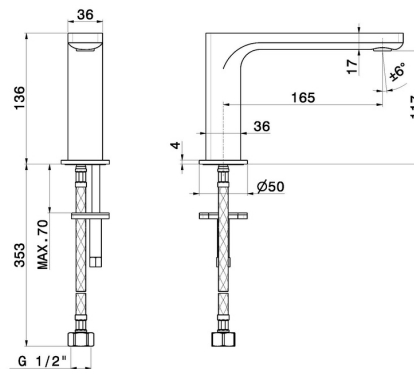

B-EASY

72606.M0.075

Deck-mounted washbasin spout - finish Copper Glossy

Without pop-up waste set

FEATURES

Material	Brass
Technology	Save Water
Installation	Freestanding
Hole type	Single hole

TECHNICAL DRAWING

B-EASY

72606.M0.075

Deck-mounted washbasin spout - finish Copper Glossy

AVAILABLE FINISHES

M0.075

Copper Glossy

01.014

finish Matt White