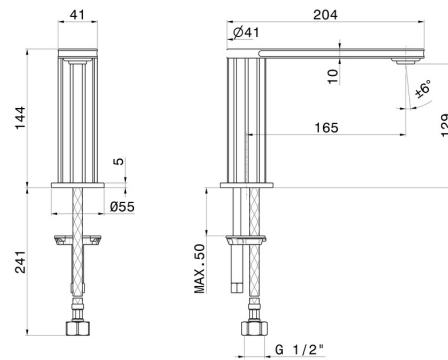

IONIKA

72806.01.014

Deck-mounted washbasin spout - finish Matt White

Without pop-up waste set

FEATURES

- | | |
|-------------------|--------------------------|
| Material | Brass |
| Technology | Save Water |
| Installation | Freestanding |
| Hole type | Single hole |
| Waste / Drain set | Without waste set |

TECHNICAL DRAWING

IONIKA

72806.01.014

Deck-mounted washbasin spout - finish Matt White

AVAILABLE FINISHES

01.014

Matt White

01.093