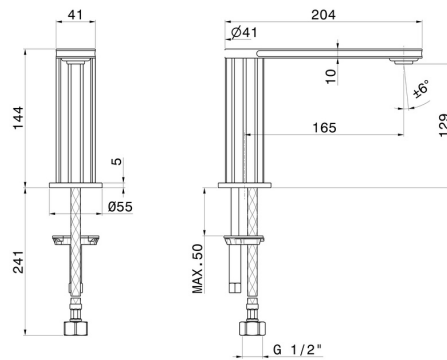

IONIKA

72806.01.093

Deck-mounted washbasin spout - finish Matt Black

Without pop-up waste set

FEATURES

- | | |
|-------------------|--------------------------|
| Material | Brass |
| Technology | Save Water |
| Installation | Freestanding |
| Hole type | Single hole |
| Waste / Drain set | Without waste set |

TECHNICAL DRAWING

AR Preview
try it in your home

More Details
on our [website](#)

IONIKA

72806.01.093

Deck-mounted washbasin spout - finish Matt Black

AVAILABLE FINISHES

01.093