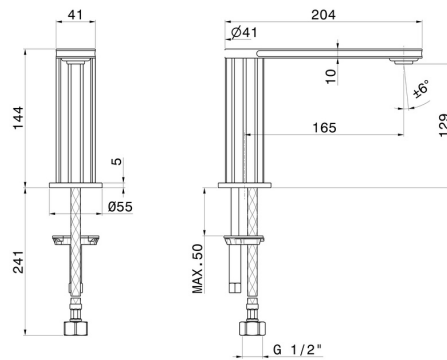

IONIKA

72806.21.018

Deck-mounted washbasin spout - finish Chrome

Without pop-up waste set

FEATURES

- | | |
|-------------------|--------------------------|
| Material | Brass |
| Technology | Save Water |
| Installation | Freestanding |
| Hole type | Single hole |
| Waste / Drain set | Without waste set |

TECHNICAL DRAWING

IONIKA

72806.21.018

Deck-mounted washbasin spout - finish Chrome

AVAILABLE FINISHES

21.018

Chrome

01.014