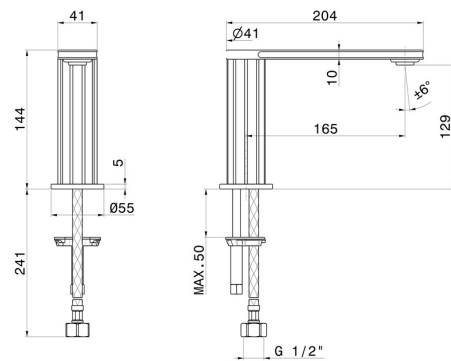

IONIKA

72806.59.064

Deck-mounted washbasin spout - finish PVD Brushed Gun Metal

Without pop-up waste set

PVD Brushed Gun Metal

FEATURES

Material

Brass

Technology

Save Water

Installation

Freestanding

Hole type

Single hole

Waste / Drain set

Without waste set

TECHNICAL DRAWING

IONIKA

72806.59.064

Deck-mounted washbasin spout - finish PVD Brushed Gun Metal

AVAILABLE FINISHES

59.064

PVD Brushed Gun Metal

01.014