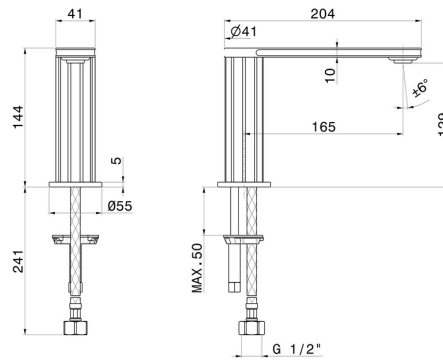

# IONIKA

**72806.59.066**

Deck-mounted washbasin spout - finish PVD Brushed steel

Without pop-up waste set

PVD Brushed steel

## FEATURES

Material

Technology

Installation

Hole type

Waste / Drain set

**Brass**

**Save Water**

**Freestanding**

**Single hole**

**Without waste set**

## TECHNICAL DRAWING

**IONIKA**

**72806.59.066**

Deck-mounted washbasin spout - finish PVD Brushed steel

**AVAILABLE FINISHES**

---

**59.066**

PVD Brushed steel