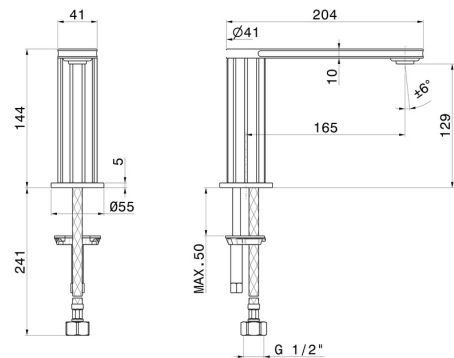

IONIKA

72806.59.067

Deck-mounted washbasin spout - finish PVD Brushed Copper Bronze

Without pop-up waste set

PVD Brushed Copper Bronze

FEATURES

Material	Brass
Technology	Save Water
Installation	Freestanding
Hole type	Single hole
Waste / Drain set	Without waste set

TECHNICAL DRAWING

IONIKA

72806.59.067

Deck-mounted washbasin spout - finish PVD Brushed Copper Bronze

AVAILABLE FINISHES

59.067

PVD Brushed Copper Bronze

01.014