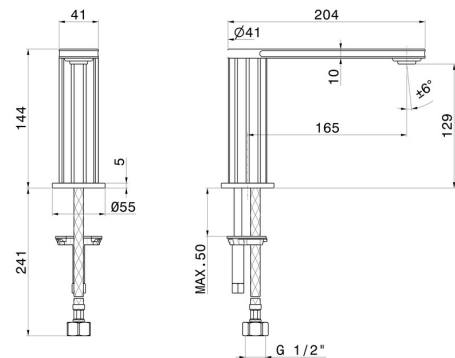

IONIKA

72806.59.098

Deck-mounted washbasin spout - finish PVD Brushed Pale Gold

Without pop-up waste set

PVD Brushed Pale Gold

FEATURES

Material

Brass

Technology

Save Water

Installation

Freestanding

Hole type

Single hole

Waste / Drain set

Without waste set

TECHNICAL DRAWING

IONIKA

72806.59.098

Deck-mounted washbasin spout - finish PVD Brushed Pale Gold

AVAILABLE FINISHES

59.098

PVD Brushed Pale Gold

01.014