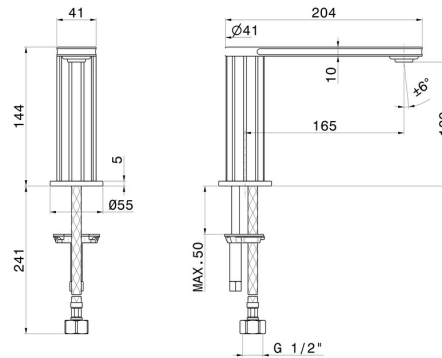

IONIKA

72806.61.020

Deck-mounted washbasin spout - finish PVD Glossy Gold

Without pop-up waste set

PVD Glossy Gold

FEATURES

Material	Brass
Technology	Save Water
Installation	Freestanding
Hole type	Single hole
Waste / Drain set	Without waste set

TECHNICAL DRAWING

IONIKA

72806.61.020

Deck-mounted washbasin spout - finish PVD Glossy Gold

AVAILABLE FINISHES

61.020

PVD Glossy Gold

01.014