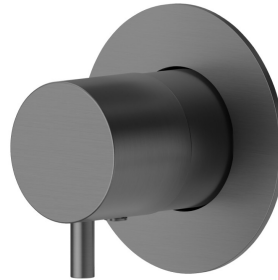

67671EX.59.064

Diverter - finish PVD Brushed Gun Metal

PVD Brushed Gun Metal

FEATURES

Material	Stainless Steel
Installation	Wall concealed part
Diverter type	Mechanic diverter
Outlets	1 Way Out

Required for installation	<u>27891.00.000</u>
Required for installation	<u>27892.00.000</u>
Required for installation	<u>27893.00.000</u>
Required for installation	<u>27894.00.000</u>
Required for installation	<u>27895.00.000</u>

TECHNICAL DRAWING

67671EX.59.064

Diverter - finish PVD Brushed Gun Metal

AVAILABLE FINISHES

59.064

PVD Brushed Gun Metal

50.050

finish Stainless Steel

59.067

finish PVD Brushed Copper Bronze

59.097

finish PVD Brushed Gold

59.098

finish PVD Brushed Pale Gold