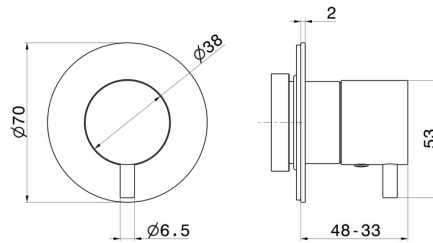

67671EX.59.064

Diverter - finish PVD Brushed Gun Metal

PVD Brushed Gun Metal

FEATURES

Material	Stainless Steel
Installation	Wall concealed part
Diverter type	Mechanic diverter
Outlets	1 Way Out

Required for installation	<u>27891.00.000</u>
Required for installation	<u>27892.00.000</u>
Required for installation	<u>27893.00.000</u>
Required for installation	<u>27894.00.000</u>
Required for installation	<u>27895.00.000</u>

TECHNICAL DRAWING

67671EX.59.064

Diverter - finish PVD Brushed Gun Metal

AVAILABLE FINISHES

59.064

PVD Brushed Gun Metal

50.050

finish Stainless Steel