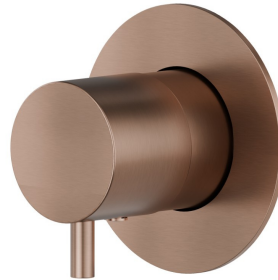

67671EX.59.067

Diverter - finish PVD Brushed Copper Bronze

FEATURES

Material	Stainless Steel
Installation	Wall concealed part
Diverter type	Mechanic diverter
Outlets	1 Way Out

Required for installation	<u>27891.00.000</u>
Required for installation	<u>27892.00.000</u>
Required for installation	<u>27893.00.000</u>
Required for installation	<u>27894.00.000</u>
Required for installation	<u>27895.00.000</u>

TECHNICAL DRAWING

67671EX.59.067

Diverter - finish PVD Brushed Copper Bronze

AVAILABLE FINISHES

59.067

PVD Brushed Copper Bronze

50.050

finish Stainless Steel

59.064

finish PVD Brushed Gun Metal

59.097

finish PVD Brushed Gold

59.098

finish PVD Brushed Pale Gold