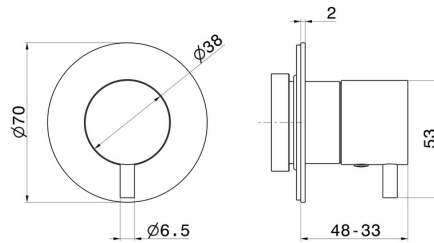

67671EX.59.067

Diverter - finish PVD Brushed Copper Bronze

FEATURES

Material	Stainless Steel
Installation	Wall concealed part
Diverter type	Mechanic diverter
Outlets	1 Way Out

Required for installation	<u>27891.00.000</u>
Required for installation	<u>27892.00.000</u>
Required for installation	<u>27893.00.000</u>
Required for installation	<u>27894.00.000</u>
Required for installation	<u>27895.00.000</u>

TECHNICAL DRAWING

67671EX.59.067

Diverter - finish PVD Brushed Copper Bronze

AVAILABLE FINISHES

59.067

PVD Brushed Copper Bronze

50.050

finish Stainless Steel