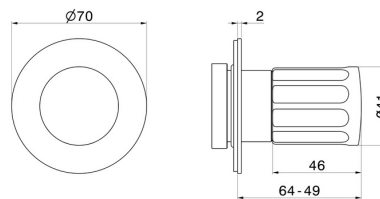

TECHNICAL DRAWING