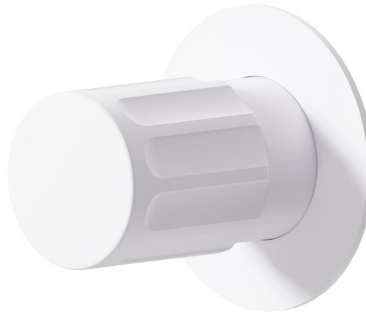

## 69890E.01.014

Diverter. External part - finish Matt White

### FEATURES

---

Material	<b>Brass</b>
Installation	<b>Wall concealed part</b>
Control type	<b>Single lever</b>
Water mixing	<b>Mechanical</b>
Required for installation	<b><u>27891.00.000</u></b>
Required for installation	<b><u>27892.00.000</u></b>
Required for installation	<b><u>27893.00.000</u></b>

### TECHNICAL DRAWING

---

**69890E.01.014**

Diverter. External part - finish Matt White