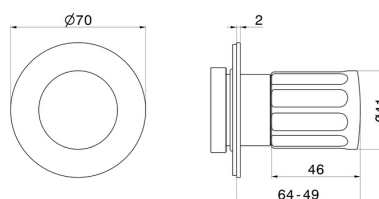

69890E.01.093

Diverter. External part - finish Matt Black

FEATURES

Material	Brass
Installation	Wall concealed part
Control type	Single lever
Water mixing	Mechanical
Required for installation	<u>27891.00.000</u>
Required for installation	<u>27892.00.000</u>
Required for installation	<u>27893.00.000</u>

TECHNICAL DRAWING

69890E.01.093

Diverter. External part - finish Matt Black

AVAILABLE FINISHES

01.093

Matt Black

01.014

finish Matt White