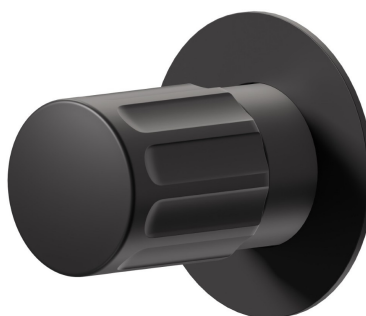

69890E.01.093

Diverter. External part - finish Matt Black

FEATURES

Material	Brass
Installation	Wall concealed part
Control type	Single lever
Water mixing	Mechanical
Required for installation	<u>27891.00.000</u>
Required for installation	<u>27892.00.000</u>
Required for installation	<u>27893.00.000</u>

TECHNICAL DRAWING

69890E.01.093

Diverter. External part - finish Matt Black

AVAILABLE FINISHES

01.093

Matt Black

01.014

finish Matt White

21.018

finish Chrome

59.064

finish PVD Brushed Gun Metal

59.066

finish PVD Brushed steel

59.067

finish PVD Brushed Copper Bronze