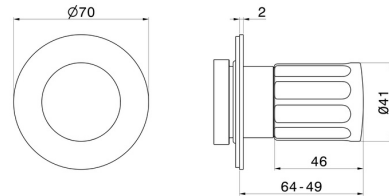

TECHNICAL DRAWING