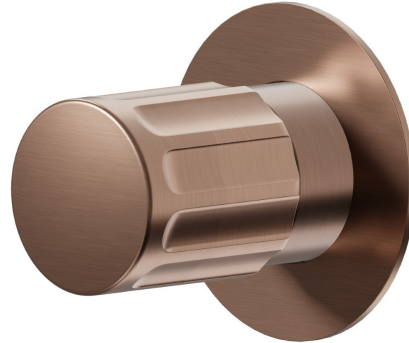

69890E.59.067

Diverter. External part - finish PVD Brushed Copper Bronze

PVD Brushed Copper Bronze

FEATURES

Material	Brass
Installation	Wall concealed part
Control type	Single lever
Water mixing	Mechanical
Required for installation	<u>27891.00.000</u>
Required for installation	<u>27892.00.000</u>
Required for installation	<u>27893.00.000</u>

TECHNICAL DRAWING

69890E.59.067

Diverter. External part - finish PVD Brushed Copper Bronze

AVAILABLE FINISHES

59.067

PVD Brushed Copper Bronze

01.014

finish Matt White

01.093

finish Matt Black

21.018

finish Chrome

59.064

finish PVD Brushed Gun Metal

59.066

finish PVD Brushed steel

59.098

finish PVD Brushed Pale Gold

61.020

finish PVD Glossy Gold