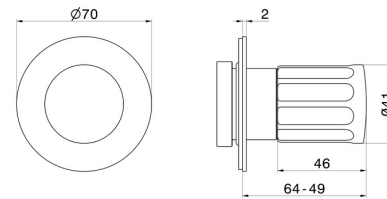

69890E.59.067

Diverter. External part - finish PVD Brushed Copper Bronze

PVD Brushed Copper Bronze

FEATURES

Material	Brass
Installation	Wall concealed part
Control type	Single lever
Water mixing	Mechanical
Required for installation	<u>27891.00.000</u>
Required for installation	<u>27892.00.000</u>
Required for installation	<u>27893.00.000</u>

TECHNICAL DRAWING

69890E.59.067

Diverter. External part - finish PVD Brushed Copper Bronze

AVAILABLE FINISHES

59.067

PVD Brushed Copper Bronze

01.014

finish Matt White