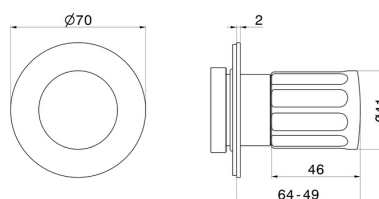

TECHNICAL DRAWING