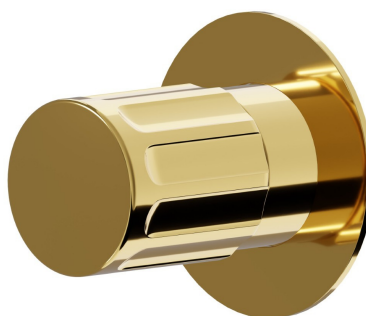

## 69890E.61.020

Diverter. External part - finish PVD Glossy Gold

### FEATURES

---

Material	<b>Brass</b>
Installation	<b>Wall concealed part</b>
Control type	<b>Single lever</b>
Water mixing	<b>Mechanical</b>
Required for installation	<b><u>27891.00.000</u></b>
Required for installation	<b><u>27892.00.000</u></b>
Required for installation	<b><u>27893.00.000</u></b>

### TECHNICAL DRAWING

---

**69890E.61.020**

Diverter. External part - finish PVD Glossy Gold

**59.098**

finish PVD Brushed Pale Gold