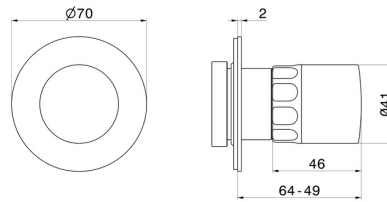

69894E.01.014

Diverter. External part - finish Matt White

FEATURES

Material	Brass/Marble
Installation	Wall concealed part
Control type	Single lever
Diverter type	Mechanic diverter
Required for installation	<u>27891.00.000</u>
Required for installation	<u>27893.00.000</u>
Required for installation	<u>27892.00.000</u>
Required for installation	<u>27894.00.000</u>

TECHNICAL DRAWING

69894E.01.014

Diverter. External part - finish Matt White

AVAILABLE FINISHES

01.014

Matt White

01.093

finish Matt Black