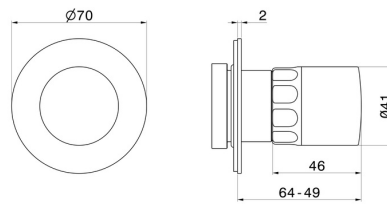

TECHNICAL DRAWING

69894E.01.093

Diverter. External part - finish Matt Black

AVAILABLE FINISHES

01.093

Matt Black

01.014

finish Matt White