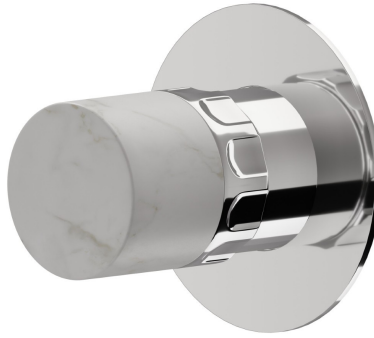

69894E.21.018

Diverter. External part - finish Chrome

FEATURES

Material	Brass/Marble
Installation	Wall concealed part
Control type	Single lever
Diverter type	Mechanic diverter
Required for installation	<u>27891.00.000</u>
Required for installation	<u>27893.00.000</u>
Required for installation	<u>27892.00.000</u>
Required for installation	<u>27894.00.000</u>

TECHNICAL DRAWING

69894E.21.018

Diverter. External part - finish Chrome

AVAILABLE FINISHES

21.018

Chrome

01.014

finish Matt White

01.093

finish Matt Black

59.064

finish PVD Brushed Gun Metal

59.066

finish PVD Brushed steel

59.067

finish PVD Brushed Copper Bronze

59.098

finish PVD Brushed Pale Gold

61.020

finish PVD Glossy Gold