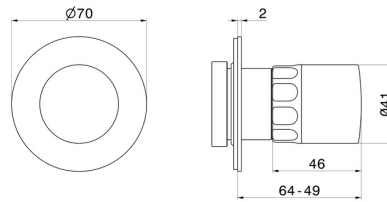

TECHNICAL DRAWING

69894E.21.018

Diverter. External part - finish Chrome

AVAILABLE FINISHES

21.018

Chrome

01.014

finish Matt White