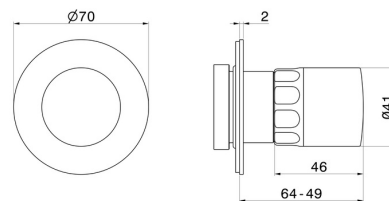

TECHNICAL DRAWING

69894E.59.064

Diverter. External part - finish PVD Brushed Gun Metal

AVAILABLE FINISHES

59.064

PVD Brushed Gun Metal

01.014

finish Matt White