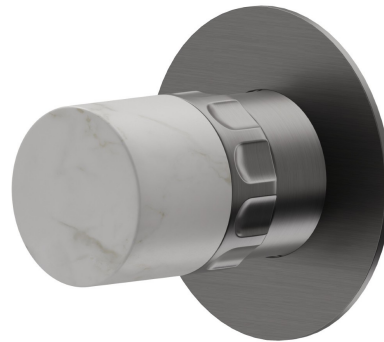

69894E.59.064

Diverter. External part - finish PVD Brushed Gun Metal

FEATURES

Material	Brass/Marble
Installation	Wall concealed part
Control type	Single lever
Diverter type	Mechanic diverter
Required for installation	<u>27891.00.000</u>
Required for installation	<u>27893.00.000</u>
Required for installation	<u>27892.00.000</u>
Required for installation	<u>27894.00.000</u>

TECHNICAL DRAWING

69894E.59.064

Diverter. External part - finish PVD Brushed Gun Metal

AVAILABLE FINISHES

59.064

PVD Brushed Gun Metal

01.014

finish Matt White

01.093

finish Matt Black

21.018

finish Chrome

59.066

finish PVD Brushed steel

59.067

finish PVD Brushed Copper Bronze

59.098

finish PVD Brushed Pale Gold

61.020

finish PVD Glossy Gold