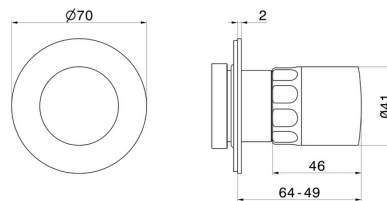

TECHNICAL DRAWING

69894E.59.066

Diverter. External part - finish PVD Brushed steel

AVAILABLE FINISHES

59.066

PVD Brushed steel

01.014

finish Matt White