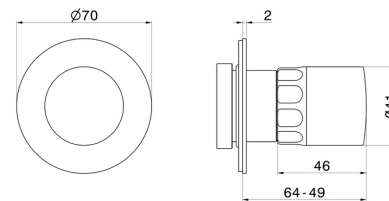

TECHNICAL DRAWING

69894E.59.067

Diverter. External part - finish PVD Brushed Copper Bronze

AVAILABLE FINISHES

59.067

PVD Brushed Copper Bronze

01.014

finish Matt White