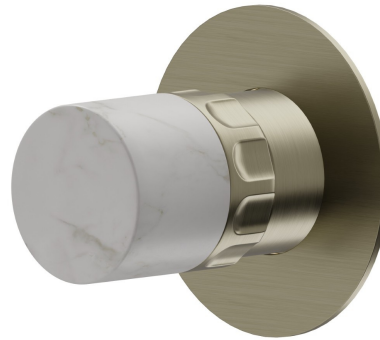

**69894E.59.098**

Diverter. External part - finish PVD Brushed Pale Gold

**FEATURES**

Material	<b>Brass/Marble</b>
Installation	<b>Wall concealed part</b>
Control type	<b>Single lever</b>
Diverter type	<b>Mechanic diverter</b>
Required for installation	<b><u>27891.00.000</u></b>
Required for installation	<b><u>27893.00.000</u></b>
Required for installation	<b><u>27892.00.000</u></b>
Required for installation	<b><u>27894.00.000</u></b>

**TECHNICAL DRAWING**

**69894E.59.098**

Diverter. External part - finish PVD Brushed Pale Gold

## AVAILABLE FINISHES

---

**59.098**

PVD Brushed Pale Gold

**01.014**

finish Matt White

**01.093**

finish Matt Black

**61.020**

finish PVD Glossy Gold