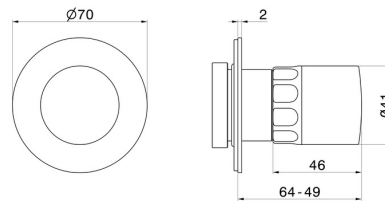

**TECHNICAL DRAWING**

**69894E.59.098**

Diverter. External part - finish PVD Brushed Pale Gold