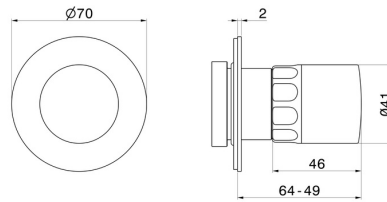

TECHNICAL DRAWING