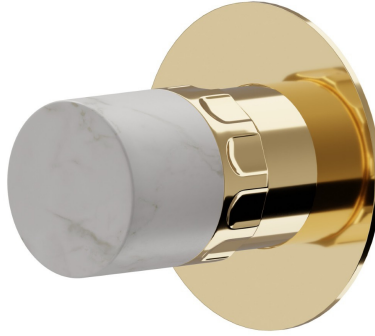

69894E.61.020

Diverter. External part - finish PVD Glossy Gold

PVD Glossy Gold

FEATURES

Material	Brass/Marble
Installation	Wall concealed part
Control type	Single lever
Diverter type	Mechanic diverter
Required for installation	<u>27891.00.000</u>
Required for installation	<u>27893.00.000</u>
Required for installation	<u>27892.00.000</u>
Required for installation	<u>27894.00.000</u>

TECHNICAL DRAWING

69894E.61.020

Diverter. External part - finish PVD Glossy Gold

AVAILABLE FINISHES

61.020

PVD Glossy Gold

01.014

finish Matt White

01.093

finish Matt Black

21.018

finish Chrome

59.064

finish PVD Brushed Gun Metal

59.066

finish PVD Brushed steel

59.067

finish PVD Brushed Copper Bronze

59.098

finish PVD Brushed Pale Gold