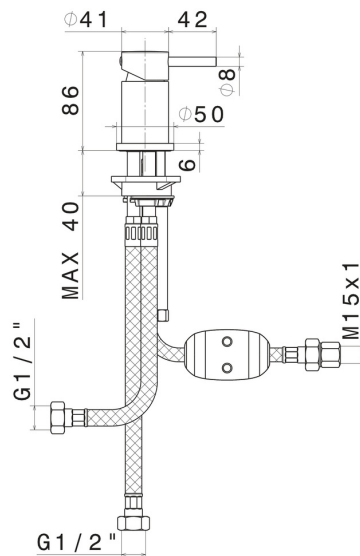

TECHNICAL DRAWING