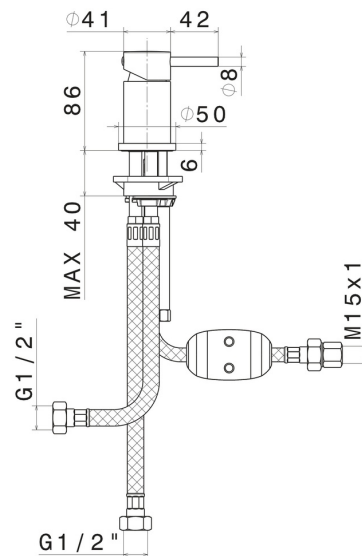

# XT

**4288.01.093**

Diverter for deck-mounted set - finish Matt Black

## FEATURES

Material	<b>Brass</b>
Installation	<b>Deck-mounted</b>
Hole type	<b>Single hole</b>
Control type	<b>Single lever</b>
Diverter type	<b>Mechanic diverter</b>

## TECHNICAL DRAWING

**XT**

**4288.01.093**

Diverter for deck-mounted set - finish Matt Black