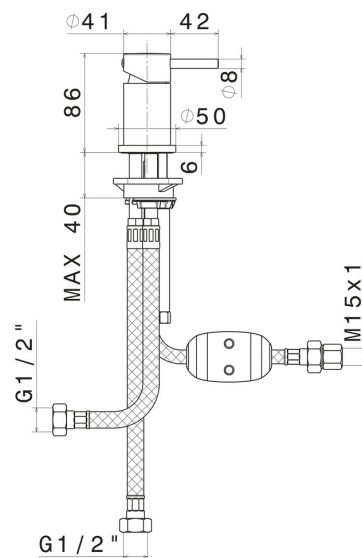

TECHNICAL DRAWING

AR Preview
try it in your home

More Details
on our [website](#)