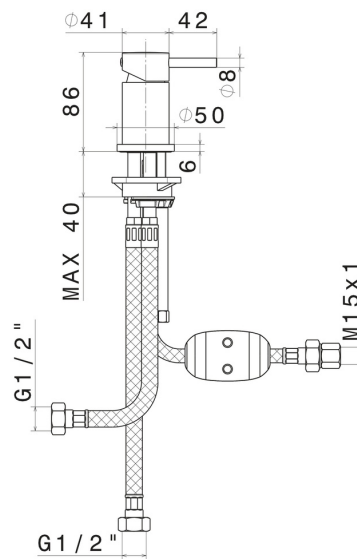

TECHNICAL DRAWING

AR Preview
try it in your home

More Details
on our [website](#)