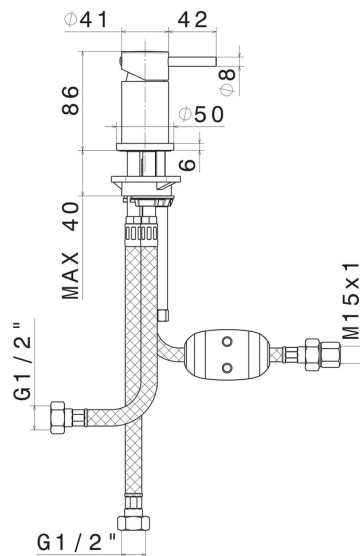

XT

4288.58.063

Diverter for deck-mounted set - finish PVD Gun Metal

PVD Gun Metal

FEATURES

Material	Brass
Installation	Deck-mounted
Hole type	Single hole
Control type	Single lever
Diverter type	Mechanic diverter

TECHNICAL DRAWING

XT

4288.58.063

Diverter for deck-mounted set - finish PVD Gun Metal

AVAILABLE FINISHES

58.063

PVD Gun Metal

01.014