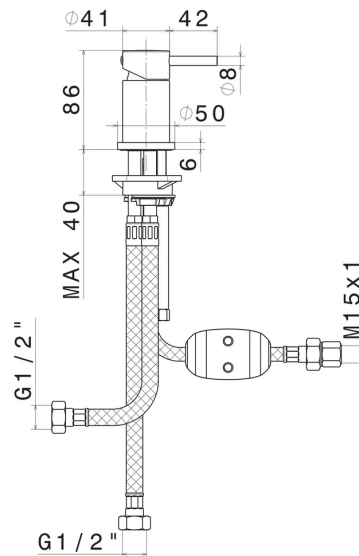

XT

4288.59.064

Diverter for deck-mounted set - finish PVD Brushed Gun Metal

PVD Brushed Gun Metal

FEATURES

Material	Brass
Installation	Deck-mounted
Hole type	Single hole
Control type	Single lever
Diverter type	Mechanic diverter

TECHNICAL DRAWING

XT

4288.59.064

Diverter for deck-mounted set - finish PVD Brushed Gun Metal

AVAILABLE FINISHES

59.064

PVD Brushed Gun Metal

01.014