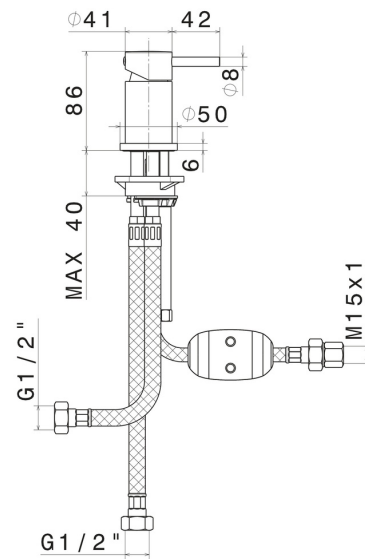

XT

4288.59.067

Diverter for deck-mounted set - finish PVD Brushed Copper Bronze

PVD Brushed Copper Bronze

FEATURES

| | |
|---------------|--------------------------|
| Material | Brass |
| Installation | Deck-mounted |
| Hole type | Single hole |
| Control type | Single lever |
| Diverter type | Mechanic diverter |

TECHNICAL DRAWING

XT

4288.59.067

Diverter for deck-mounted set - finish PVD Brushed Copper Bronze

AVAILABLE FINISHES

59.067

PVD Brushed Copper Bronze

01.014